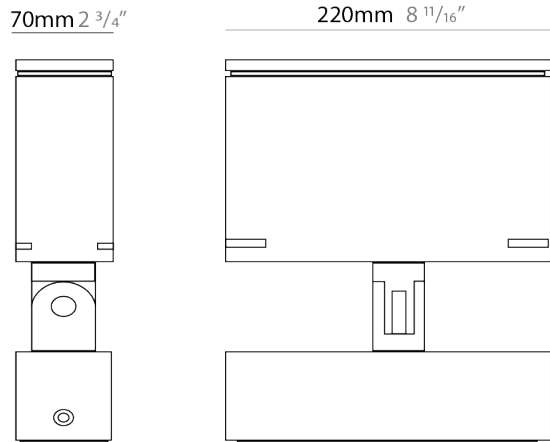

PROJECT _____
TYPE _____
SPECIFIER _____
QUANTITY _____
DATE _____

TARGET SURFACE

E9F234- _____ - _____
base number   Finish   Lens
                         Options   Options

1. To build a product code in our configurator select the specify button on the base model # product page
2. To build a manual product code on this datasheet choose from the options listed below in blue font and add the suffix to the base model #

GENERAL

Series: Target
Brand: Platek
Division: Exterior
Mounting Type: Surface
Mounting Location: Above Ground
Subcategory: Flood

PHYSICAL

Shape: Rectangle
Length (mm): 220
Length (in): 8 ¹¹/₁₆
Width (mm): 70
Width (in): 2 ³/₄
Height (mm): 213
Height (in): 8 ³/₈
Light Distribution: Adjustable / Direct
Screws: A4 stainless steel
Diffuser: Clear tempered glass
Fixture Finish: [BLK / WHI / GRY / COR / ANT / BRZ](#)
Fixture Material: Aluminum Die Cast
Cable Details: 2000mm Cable

ELECTRICAL

Lamp Type: LED
Total Output Wattage (W): 32
Dimming: DMX
Driver Included: No
Driver Location: Remote
Driver Type: Constant Current - Universal
Driver Class: Class 2
Input Voltage (V): 120 - 277
Constant Current (MA): 700

LED

Number of LEDs: 16
Color Temperature (°K): RGBW
CRI: >80 CRI
Lamp Life (hrs): 60000
Special LEDs offerings: RGBW

OPTICAL

Optic°: [9 / 24 / 48 / ELL](#)
Adjustability: Rotational 330°; Tilt 90°

RATINGS AND CERTIFICATIONS

Certified By: Certified for North American Standards
IP rating: IP66
IK Rating: IK08
Bug Rating: B2 U0 G0